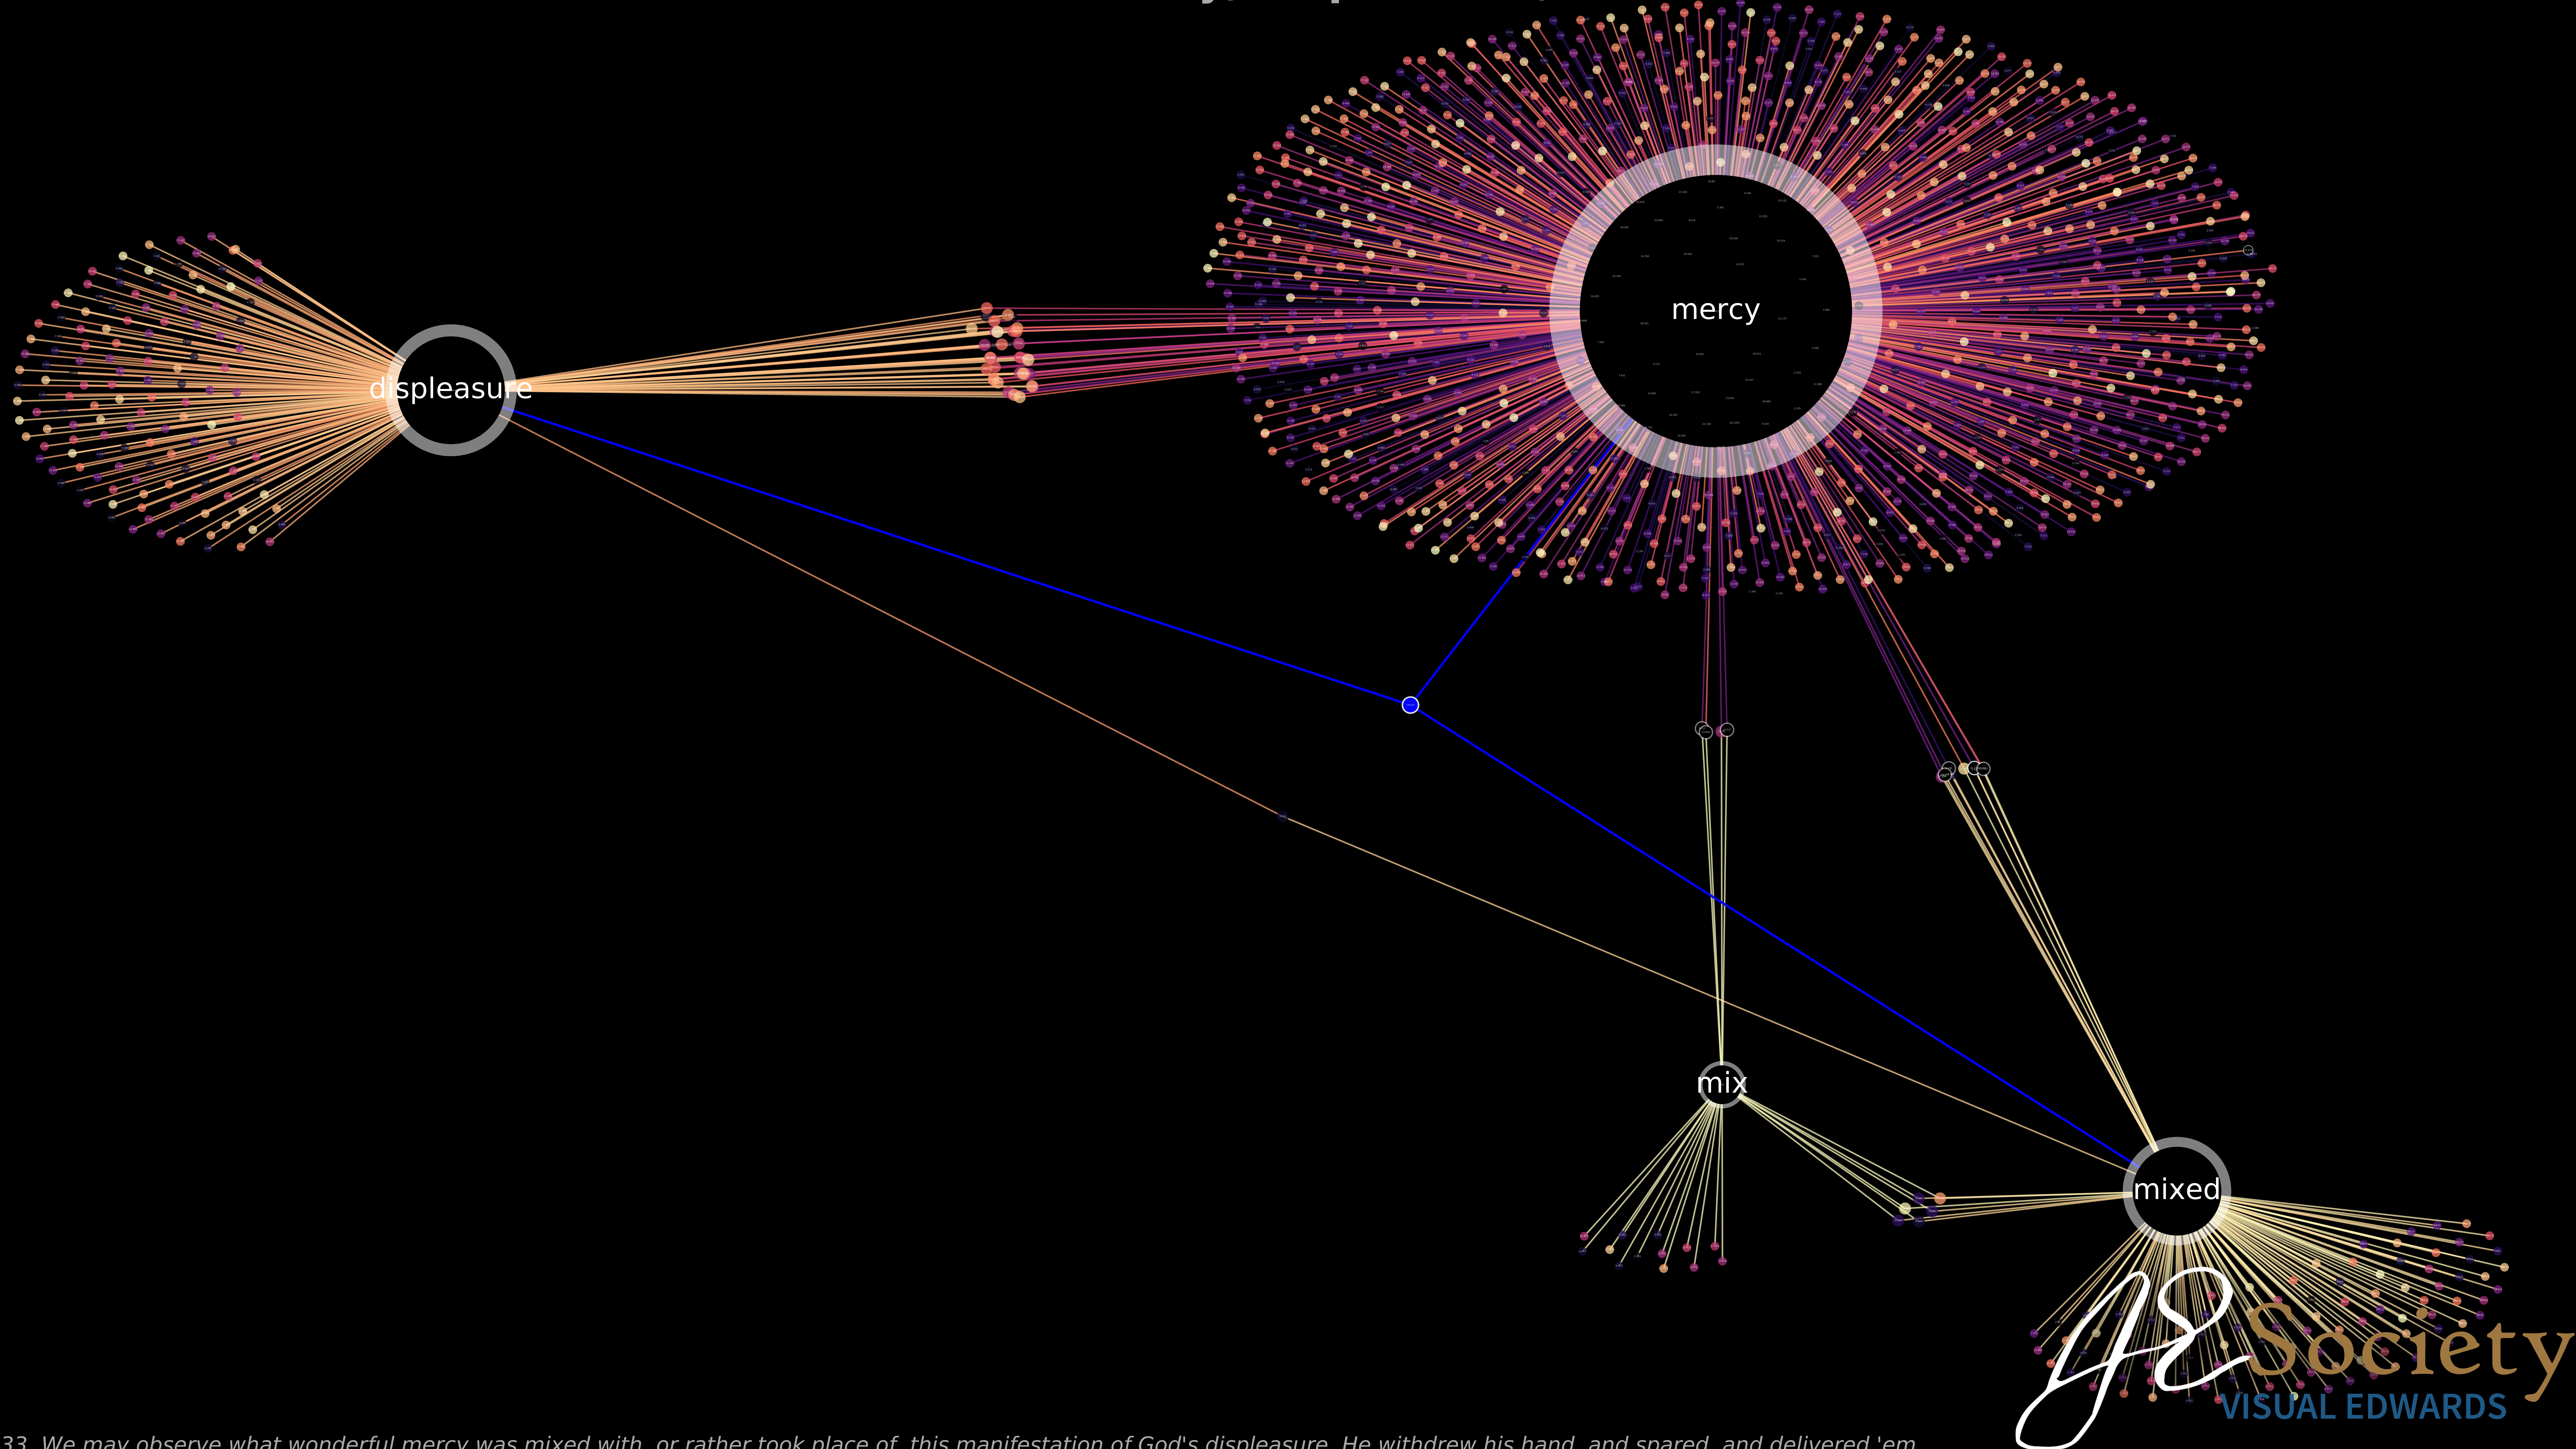

VISUAL EDWARDS: "Mercy, displeasure, mixed" - RBoss

WJE 19:633. We may observe what wonderful mercy was mixed with, or rather took place of, this manifestation of God's displeasure. He withdrew his hand, and spared, and delivered 'em.